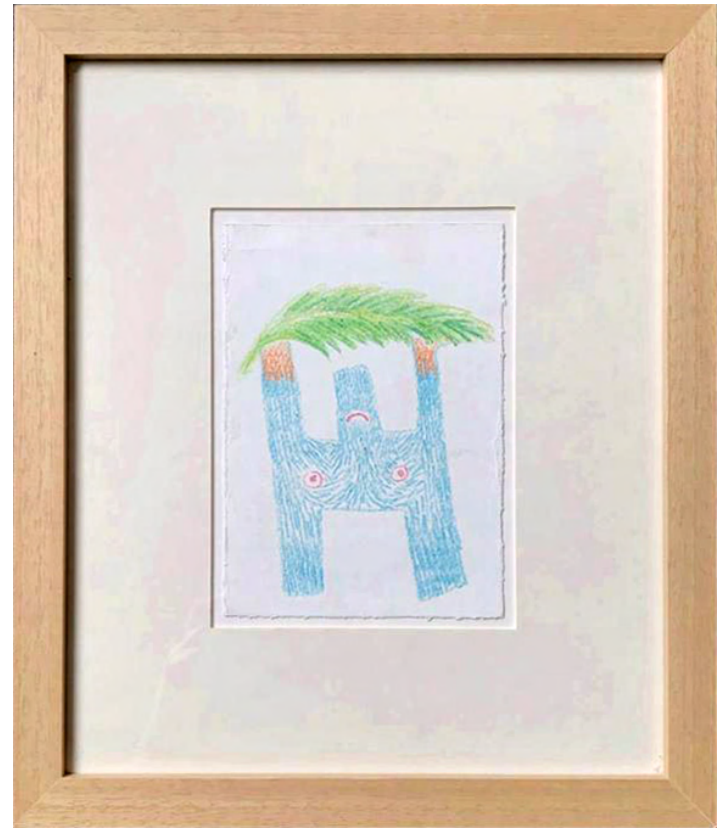

# Tuba Gecgel

Fiber Artist

[tubagecgel@yahoo.com](mailto:tubagecgel@yahoo.com)

Dancing People III / Hand Embroidery on Fabric / 25 x 60 cm / 2024'

# COLORFUL DEATH

I - II - III

Hand Embroidery & Art Clay & Plexiglass  
19 x 15 x 14 cm / 2020'

Her / Hand Embroidery on Silk Fabric / 20 x 20 cm / 2021'

Dyslexia  
Hand Embroidery on Cotton Cloth  
25 x 32 cm / 2020'

Backward  
Hand Embroidery on Cotton Cloth  
25 x 32 cm / 2020'

Womaniser  
Hand Embroidery on Cotton Cloth  
25 x 32 cm / 2020'

HELLO DARLINGO / Hand Embroidery / 120 X 70 cm / 2021'

I am Happy / Drawing on Paper / 27 x 21 cm / 2020'

Vesika / Drawing on Paper / 28 x 35 cm / 2022'

Grow Forest / Drawing on Paper / 25 x 35 cm / 2022'

Burial of Nature / Drawing on Paper / 32,5 x 28 cm / 2020'

Complicated Love / Hand Tufting / 55 x 30 cm / 2022'