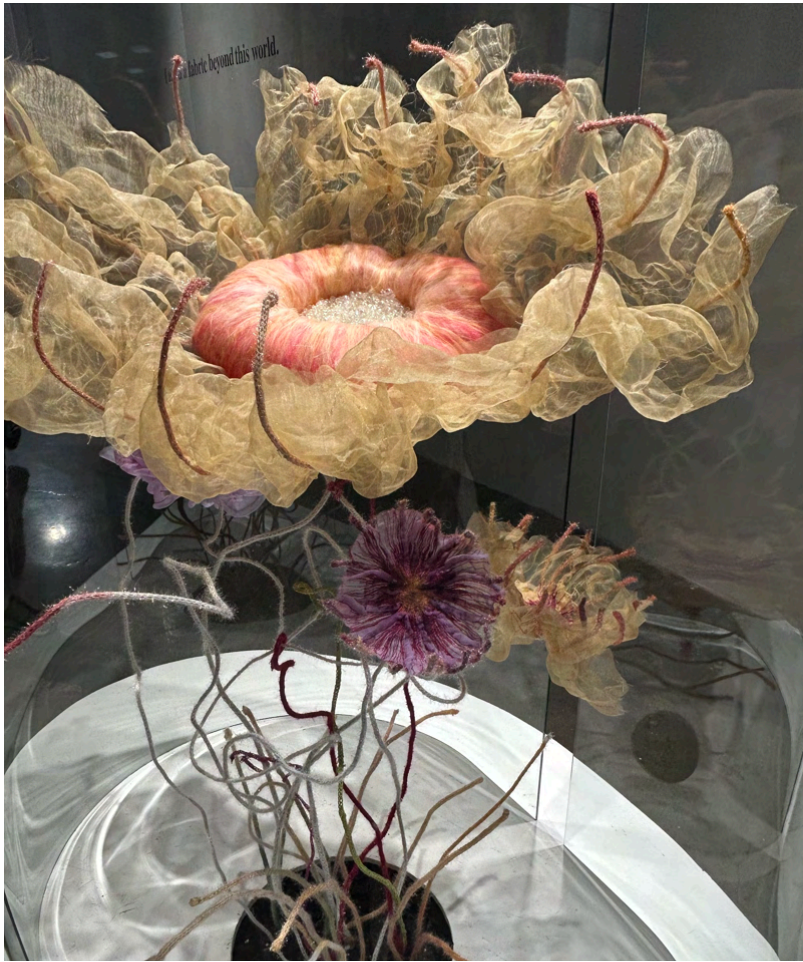

KARMA LOVES YOU  
I - II - III

Food Job / Hand Embroidery / 20 x 30 cm / 2022'

Hand / Hand Embroidery / 12 x 16 cm / 2022'

Eller Kalbin Aynısıdır  
Shaped Fabric on Fabric  
Hand Stitch  
42 x 57cm  
2023'

At the Borders of Perception / Tulle, Metal Wires, Yarns, Hand Stitch, Solid, Glass / 160 x 210 cm / 2023'  
International Textile Biennale / İzmir - Atlas Pavillion

Court Jester / Hand Tufting, Beads, Fabric, Hand Stitch / 120 x 60 cm / 2025'  
MoBu Art Fair / Bucharest